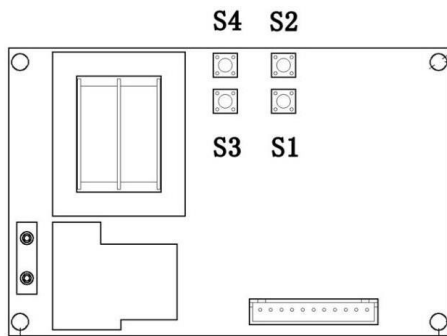

JY-16 Timer Board

NOTE for Time Setting:

- **GIVEN TIME and PRICE**: User can get extra free time when the amount reach the value you have set up during the working time.
- **If the function of GIVEN TIME is not needed, please skip step 4-step 6 by pressing button S4.**

1. Please press button "S4", and then please use button "S1" and button "S2" to set up **PRICE**.
2. Please press button "S4", and then use button "S1" and "S2" to set up **TIME** for **FIRST 2 NUMBER (00:--)**
3. Please press button "S4", and then use button "S1" and "S2" to set up **TIME** for **LAST 2 NUMBER (--:00)**
4. Please press button "S4", and then use button "S1" and "S2" to set up **PRICE OF GIVEN TIME**.
5. Please press button "S4". Use button "S1" and "S2" to set up **GIVENTIME** for **FIRST2NUMBER (00:--)**
6. Please press button "S4". Use button "S1" and "S2" to set up **GIVENTIME** for **LAST2NUMBER. (- -:00)**
7. Please press button "S4". Use button "S1" and "S2" to set up **TIME** for **WARNING SOUND Default Is 30seconds.**

Mode Setting

1. Please hold on button "S1" and "S2" to get into **MODESETTING**.
2. Please use button "S1" and button "S2" to set up **CODE** for **FIRST MODE**.
3. Please press button "S4" after setting.
4. Please repeat step 2 and step 3 for setting rest mode.

Code Introduction

Operating Mode

01:01 – Time Counts down without pressing button

01:02 – Time Counts down by pressing button

Time Type

02:03 – Minute: Second

02:04 – Hour : Minute

Memory Mode

03:05 – Continue counting time after power off and on

03:06 – Reset time and value after power off and on

Time for Reset Automatically

04:??- 1-30 minutes are adjustable.

SOURCEWELL DEVICES PVT. LTD.

Formerly Known as EMAAR IMPEX PVT. LTD.

302/303, Diamond Plaza, Lamington Road,

Mumbai-400 004 INDIA

Tel.:+91-22-43 688 688

sales@sourcewell.in

www.sourcewell.in